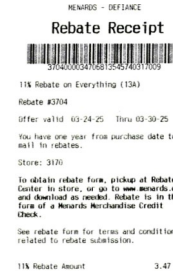

CHILDREN'S EASTER PARTY

Next Sunday, April 13th 10 a.m.

(During our regular service time)

Easter Bible story, Easter Baskets, Easter Egg Hunt .... Lots and lots of FUN as the children REJOICE and CELEBRATE the Resurrection of Jesus!

And **THANK YOU** to **Everyone** who donated Candy, Cookies, Cupcakes and YOUR TIME to make this happen.
Remember ""
This Saturday April 12th at 2:30 p.m. we need helpers to come **FILL & HIDE** Easter Eggs!

General Giving

March 30th
$ 1,648.54

Bethel DEFIANCE
Spring
YARD SALE
OPEN TODAY
IMMEDIATELY AFTER SERVICE.
All Items until 2 P.M.
Sold for a FREEWILL OFFERING

PRAY FOR OUR CHURCH FAMILY

Mike VanScoder
Brian Carter
Cindy Herendeen

THANK YOU ALL

for CONTINUALLY PRAYING
WITH US **AGAINST CANCER**, and
FOR our FRIENDS and FAMILY
MEMBERS who are **FIGHTING THE
GOOD FIGHT** of Faith against it.

happy
BIRTHDAY
1st Rhonda Monk 14th Gwen Carter
2nd Karen Ott 14th Jack Carter
11th Amy Weeks 14th Caleb Carter
21st Joan Steinmetz