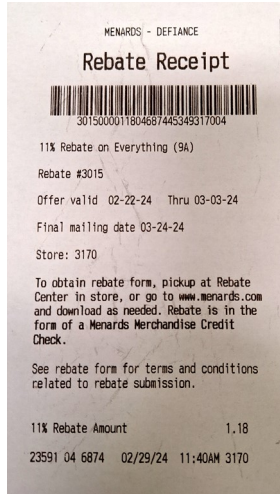

419-784-LIFE (5433)

[www.betheldefiance.com](http://www.betheldefiance.com)

[gotochurch@betheldefiance.com](mailto:gotochurch@betheldefiance.com)

Many thanks to those who have been bringing in the Rebate Receipts from Menards. These go a long way in cutting expenses. Watch the final mailing date on the stub tho.