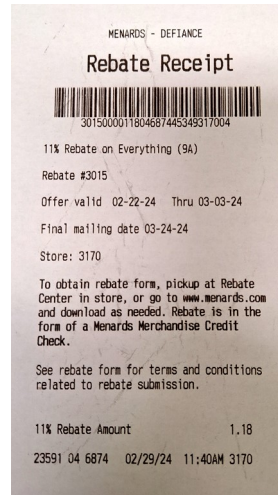

Week of April 21 - The Monks

Many thanks to those who have been bringing in the Rebate Receipts from Menards. These go a long way in cutting expenses. Watch the final mailing date on the stub tho. Again, we appreciate your thoughtfulness.